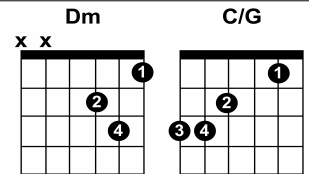

Angela (acoustic) - The Lumineers

03:54:40 PM 01/27/23

Key: G Capo: 4th Fret Note:

[Intro]
G Dm C/G C/G

[Verse 1]
 G Dm
When you left this town, with your windows down
 C/G
And the wilderness inside
 G Dm
Let the exits pass, all the tar and glass
 C/G
'Til the road and sky align

[Chorus 1]
 G Dm
The strangers in this town,
 C/G Am
They raise you up just to cut you down
 G Dm C/G
Oh Angela it's a long time coming

[Verse 2]
 G Dm
And your Volvo lights lit up green and white
 C/G
With the cities on the signs
 G Dm
But you held your course to some distant war
 C/G
In the corners of your mind

[Chorus 2]
 G Dm
From the second time around
 C/G Am
The only love I ever found
 G Dm C/G
Oh Angela it's a long time coming

[Break]
 G C/G Em
Home at laaaaaaaaaaast

[Verse 3]
 G Dm
Were you safe and warm in your coat of arms
 C/G
With your fingers in a fist
 G Dm
Did you hear the notes, all those static codes
 C/G
In the radio abyss?

[Chorus 3]
 G Dm
Strangers in this town,
 C/G Am
They raise you up just to cut you down
 G Dm C/G Am
Oh Angela it's a long time coming
 G Dm C/G
Oh Angela spent your whole life running away

[Break 2]
 G C/G Em
Home at laaaaaaaaaaast
 G C/G Em
Home at laaaaaaaaaaast